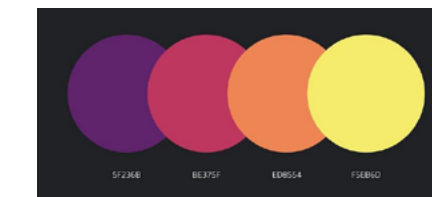

# | VISUAL IDENTITY 1

# ECDIPA

**Enhancing interCultural Competences  
In Public Administration**

ECIPA

MULTICULTURALISM  
Each letter has a different font

ECIPA

INTEGRATION  
The letters are joined

**E C I P A**  
**Enhancing interCultural Competences  
In Public Administration**

MULTICOLOR  
multiple projects/multiple themes

# | VISUAL IDENTITY 2

**ECC** **IP** **A**

**Enhancing interCultural Competences In Public Administration**

**E A**

MULTICULTURALISM  
Two different fonts

**ECCIPA**

INTEGRATION  
Combination of colors

Enhancing interCultural Competences In Public Administration