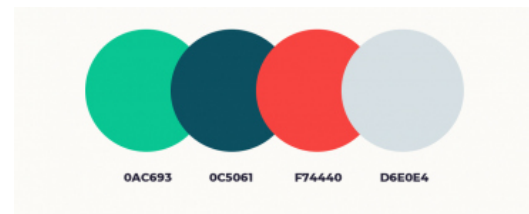

# | VISUAL IDENTITY 1

# ECDIPA

**Enhancing interCultural Competences  
In Public Administration**

ECIPA

MULTICULTURALISM  
Each letter has a different font

ECIPA

INTEGRATION  
The letters are joined

**E C I P A**  
**Enhancing interCultural Competences  
In Public Administration**

MULTICOLOR  
multiple projects/multiple themes

# | VISUAL IDENTITY 2

**ECC** **IP** **A**

**Enhancing interCultural Competences In Public Administration**

**E A**

MULTICULTURALISM  
Two different fonts

**ECCIPA**

INTEGRATION  
Combination of colors

Enhancing interCultural Competences In Public Administration